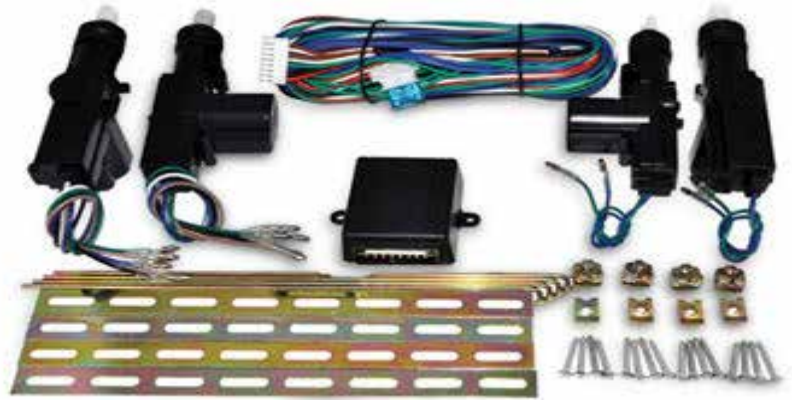

**CELLPAK**

## **RGS-CL1** Door actuators 4 set (2 x Master+ 2 x Slave units) Specifications

### Features:

- The latest 360 degree full rotational heads and hard wearing
- Silent high torque motors give over 100000 operations with a 3kg force.
- Has the option at connect to internal door switches for added convenience.
- Waterproof and shockproof. We fit these to off-roaders.
- Wide temperature operation. These can operate from -40 to 85 degrees Celsius.
- Compatible with all cars and alarm system. No special adapters required here, unlike some.
- Voltage 12 volt